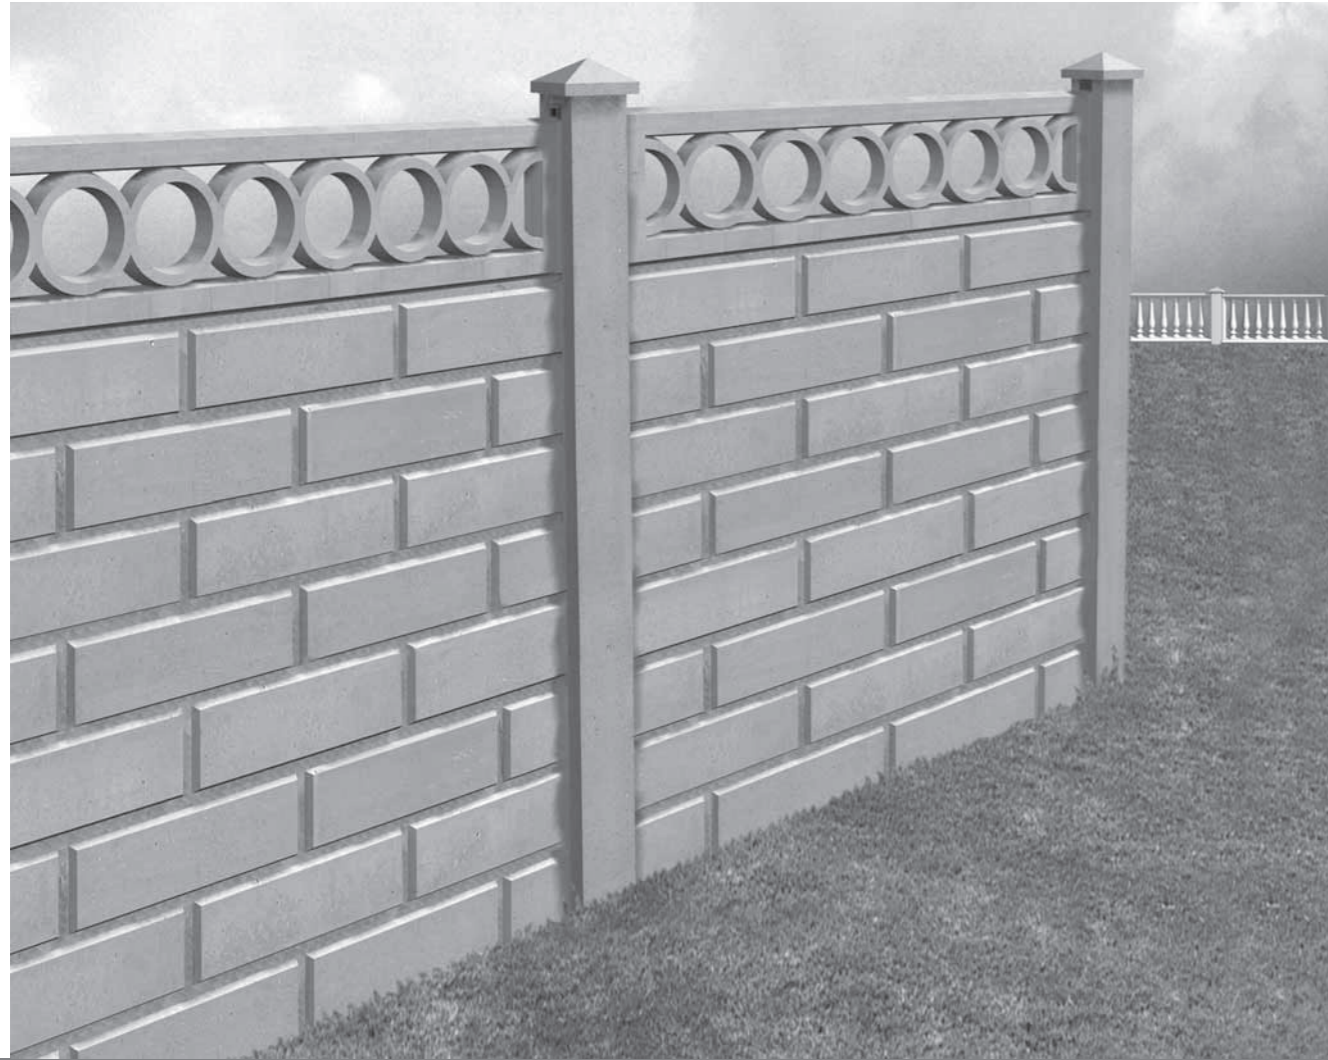

TECHNICRETE

Precast Walling beautifully cost effective walls

Concrete Pole heights

1.4m 2.7m
1.7m 3.0m
2.0m 3.3m
2.3m 3.6m

Walling panel sizes

300mm X 1440mm
600mm X 1440mm

T-poles available for corners

Technicrete reserves the right to amend the above specifications without notice.