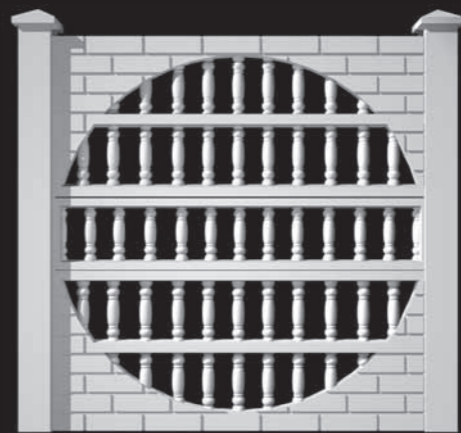

600mm Plain Brick Bowpicket Decorative Panel

600mm 4-hole Honey Comb Decorative Panel

600mm 5-hole Honey Comb Decorative Panel

600mm Diamond Decorative Panel

Combined Balustrade Decorative Panel

Extension slabs

3' Plain Extension Slab

3' 3-step Louvre Extension Slab

3' Big Brick Extension Slab

Walling slabs

1' Fine Rustic Walling Slab

1' Pyramid Walling Slab

1' Roman Stone Walling Slab

Louvre Walling Slab