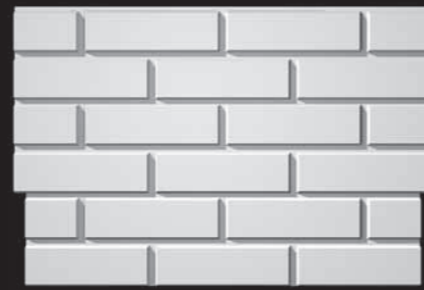

600mm Plain Brick Bowpicket Decorative Panel

600mm 4-hole Honey Comb Decorative Panel

600mm 5-hole Honey Comb Decorative Panel

600mm Diamond Decorative Panel

Combined Balustrade Decorative Panel

Extension slabs

3' Plain Extension Slab

3' 3-step Louvre Extension Slab

3' Big Brick Extension Slab

Walling slabs

1' Fine Rustic Walling Slab

1' Pyramid Walling Slab

1' Roman Stone Walling Slab

Louvre Walling Slab