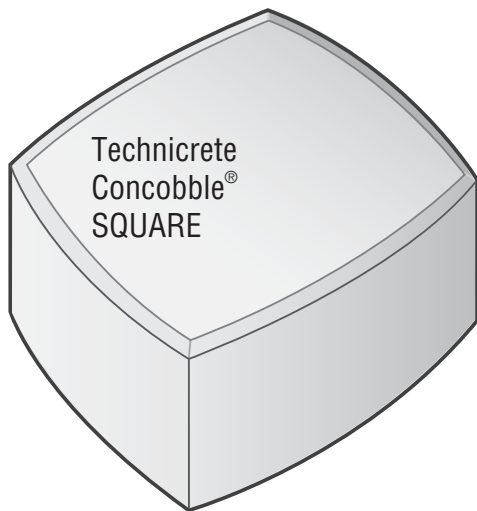

TECHNICRETE Concoble®

Exclusivity with aesthetic appeal

Technicrete Concoble®, an innovative and exclusive paver. A modern replica of cobble stone. Available in square and wedge shapes and in a variety of colours.

TECHNICRETE
quality support

CONCRETE ROOF TILES • EROSION PROTECTION BLOCKS • KERBS • MASONRY •
PAVING • PRECAST PRODUCTS • RETAINING WALLS • STOPE SUPPORT SYSTEMS

TECHNICRETE Concobble[®]

Wedge/Square

• LAYING PATTERN

Wedge	General Application	Thickness Available	Length/Width	No. Blocks p/m ²	Colours available
	Domestic driveways, municipal parking areas, pedestrian pavements, pathways & commercial developments.	55mm	116 x 112/67	92	Autumn, Terracotta, Grey, Plum, Slate & Tan.
		60mm (on request only)	116 x 112/67	92	Autumn, Terracotta, Grey, Plum, Slate & Tan.
Square					
	Domestic driveways, municipal parking areas, pedestrian pavements, pathways & commercial developments.	55mm	116 x 116	74	Autumn, Terracotta, Grey, Plum, Slate & Tan.
		60mm (on request only)	116 x 116	74	Autumn, Terracotta, Grey, Plum, Slate & Tan.