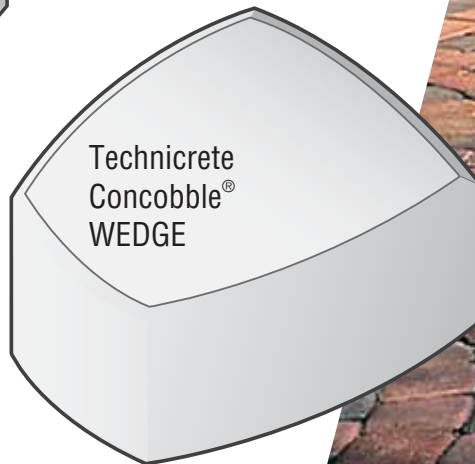

TECHNICRETE Concoble®

Exclusivity with aesthetic appeal

Technicrete Concoble®, an innovative and exclusive paver. A modern replica of cobble stone. Available in square and wedge shapes and in a variety of colours.

TECHNICRETE
quality support

CONCRETE ROOF TILES • EROSION PROTECTION BLOCKS • KERBS • MASONRY •
PAVING • PRECAST PRODUCTS • RETAINING WALLS • STOPE SUPPORT SYSTEMS

TECHNICRETE Concobble[®]

Wedge/Square

• LAYING PATTERN

Wedge	General Application	Thickness Available	Length/Width	No. Blocks p/m ²	Colours available
	Domestic driveways, municipal parking areas, pedestrian pavements, pathways & commercial developments.	55mm	116 x 112/67	92	Autumn, Terracotta, Grey, Plum, Slate & Tan.
		60mm (on request only)	116 x 112/67	92	Autumn, Terracotta, Grey, Plum, Slate & Tan.
Square					
	Domestic driveways, municipal parking areas, pedestrian pavements, pathways & commercial developments.	55mm	116 x 116	74	Autumn, Terracotta, Grey, Plum, Slate & Tan.
		60mm (on request only)	116 x 116	74	Autumn, Terracotta, Grey, Plum, Slate & Tan.