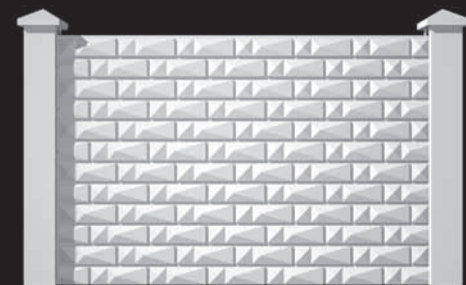

600mm 5-hole Honey Comb Decorative Panel

600mm Diamond Decorative Panel

Combined Balustrade Decorative Panel

Extension slabs

3' Plain Extension Slab

3' 3-step Louvre Extension Slab

3' Big Brick Extension Slab

Walling slabs

1' Fine Rustic Walling Slab

1' Pyramid Walling Slab

1' Roman Stone Walling Slab

Louvre Walling Slab

Big Brick Walling Slab

Plain Walling Slab