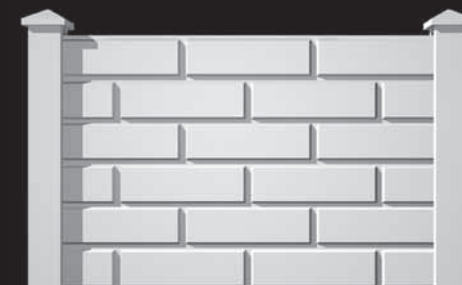

600mm 5-hole Honey Comb Decorative Panel

600mm Diamond Decorative Panel

Combined Balustrade Decorative Panel

Extension slabs

3' Plain Extension Slab

3' 3-step Louvre Extension Slab

3' Big Brick Extension Slab

Walling slabs

1' Fine Rustic Walling Slab

1' Pyramid Walling Slab

1' Roman Stone Walling Slab

Louvre Walling Slab

Big Brick Walling Slab

Plain Walling Slab