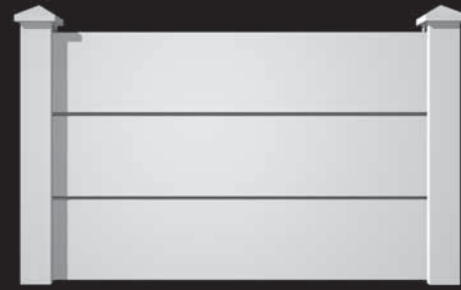

600mm 4-hole Honey Comb Decorative Panel

600mm 5-hole Honey Comb Decorative Panel

600mm Diamond Decorative Panel

Combined Balustrade Decorative Panel

Extension slabs

3' Plain Extension Slab

3' 3-step Louvre Extension Slab

3' Big Brick Extension Slab

Walling slabs

1' Fine Rustic Walling Slab

1' Pyramid Walling Slab

1' Roman Stone Walling Slab

Louvre Walling Slab

Big Brick Walling Slab

Plain Walling Slab