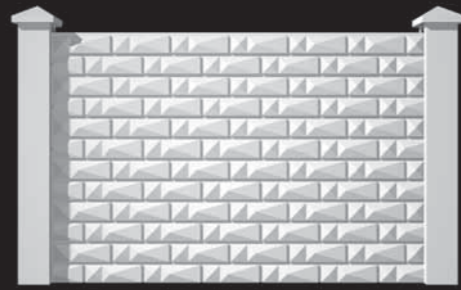

600mm 4-hole Honey Comb Decorative Panel

600mm 5-hole Honey Comb Decorative Panel

600mm Diamond Decorative Panel

Combined Balustrade Decorative Panel

Extension slabs

3' Plain Extension Slab

3' 3-step Louvre Extension Slab

3' Big Brick Extension Slab

Walling slabs

1' Fine Rustic Walling Slab

1' Pyramid Walling Slab

1' Roman Stone Walling Slab

Louvre Walling Slab

Big Brick Walling Slab

Plain Walling Slab