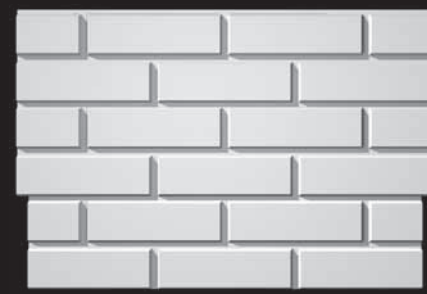

600mm 5-hole Honey Comb Decorative Panel

600mm Diamond Decorative Panel

Combined Balustrade Decorative Panel

Extension slabs

3' Plain Extension Slab

3' 3-step Louvre Extension Slab

3' Big Brick Extension Slab