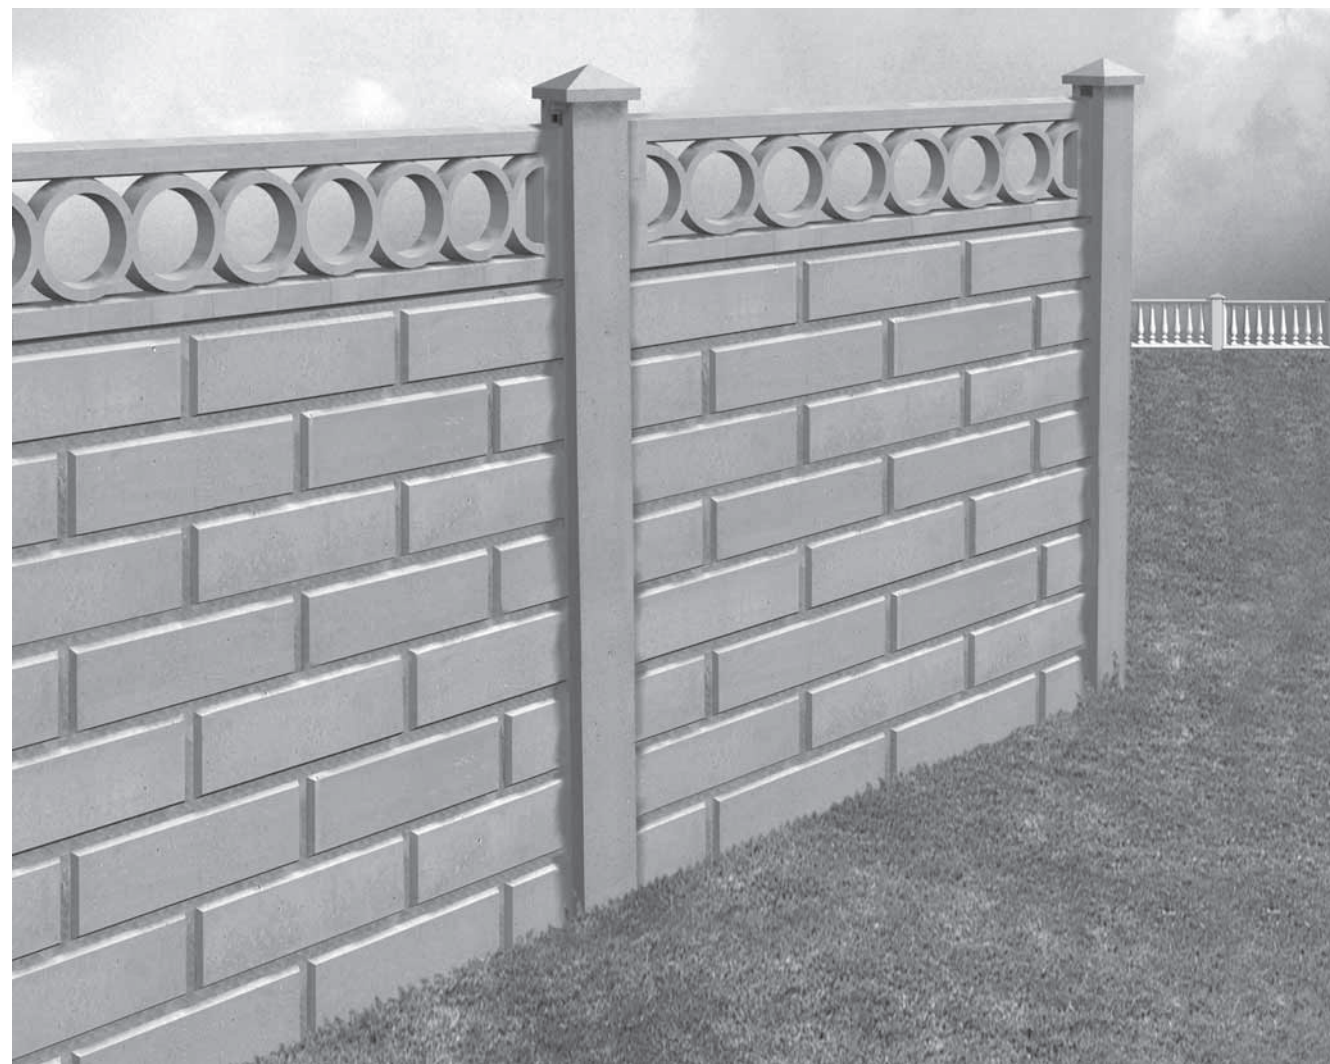

TECHNICRETE

Precast Walling beautifully cost effective walls

Concrete Pole heights

1.4m	2.7m
1.7m	3.0m
2.0m	3.3m
2.3m	3.6m

Walling panel sizes

300mm X 1440mm
600mm X 1440mm

T-poles available for corners

Technicrete reserves the right to amend the above specifications without notice.