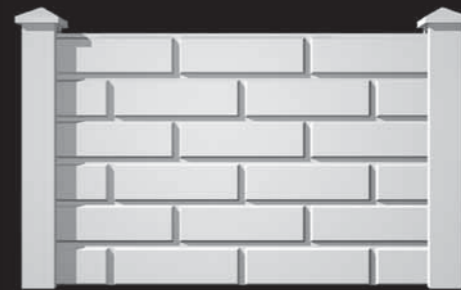

600mm 4-hole Honey Comb Decorative Panel

600mm 5-hole Honey Comb Decorative Panel

600mm Diamond Decorative Panel

Combined Balustrade Decorative Panel

Extension slabs

3' Plain Extension Slab

3' 3-step Louvre Extension Slab

3' Big Brick Extension Slab

Walling slabs

1' Fine Rustic Walling Slab

1' Pyramid Walling Slab

1' Roman Stone Walling Slab

Louvre Walling Slab

Big Brick Walling Slab

Plain Walling Slab