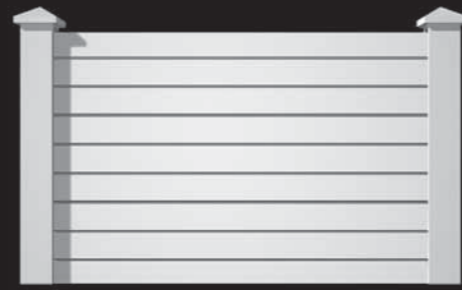

600mm 4-hole Honey Comb Decorative Panel

600mm 5-hole Honey Comb Decorative Panel

600mm Diamond Decorative Panel

Combined Balustrade Decorative Panel

Extension slabs

3' Plain Extension Slab

3' 3-step Louvre Extension Slab

3' Big Brick Extension Slab

Walling slabs

1' Fine Rustic Walling Slab

1' Pyramid Walling Slab

1' Roman Stone Walling Slab

Louvre Walling Slab

Big Brick Walling Slab

Plain Walling Slab