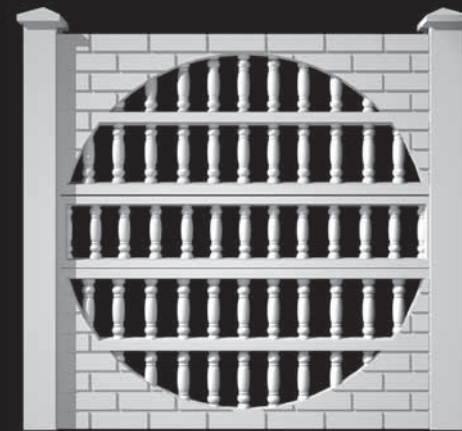

300mm 5-hole Honey Comb Decorative Panel

300mm Ring Decorative Panel

300mm Diamond Decorative Panel

300mm Shell Decorative Panel

300mm Round Table Leg Decorative Panel

600mm Shell Decorative Panel

600mm Round Table Leg Decorative Panel

600mm Square Table Leg Decorative Panel

600mm Round Balustrade Decorative Panel

600mm Rustic Brick Bowpicket Decorative Panel

600mm Plain Brick Bowpicket Decorative Panel

600mm 4-hole Honey Comb Decorative Panel

600mm 5-hole Honey Comb Decorative Panel

600mm Diamond Decorative Panel

Combined Balustrade Decorative Panel

Extension slabs

3' Plain Extension Slab

3' 3-step Louvre Extension Slab

3' Big Brick Extension Slab