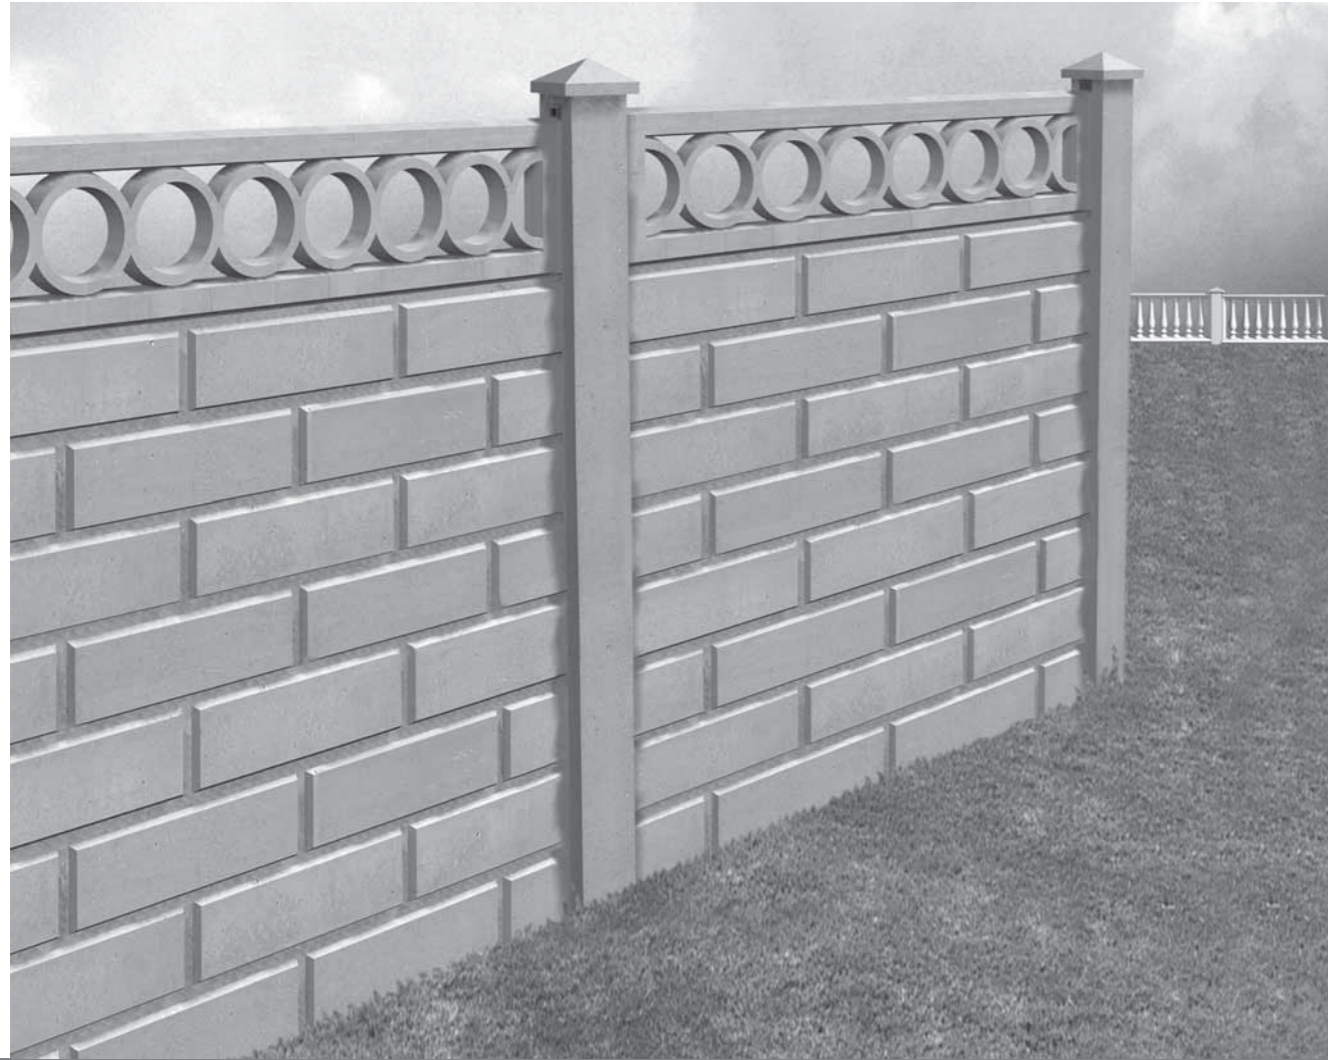

TECHNICRETE

Precast Walling beautifully cost effective walls

Concrete Pole heights

1.4m 2.7m
1.7m 3.0m
2.0m 3.3m
2.3m 3.6m

Walling panel sizes

300mm X 1440mm
600mm X 1440mm

T-poles available for corners

Technicrete reserves the right to amend the above specifications without notice.