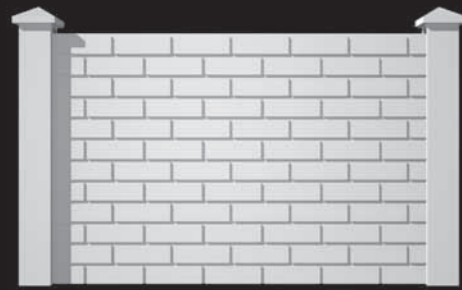

Walling slabs

1' Fine Rustic Walling Slab