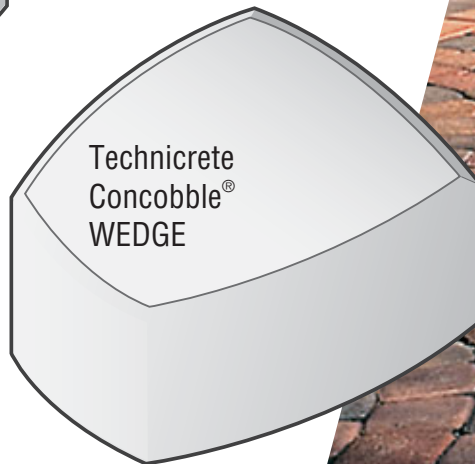

TECHNICRETE Concoble®

Exclusivity with aesthetic appeal

Technicrete Concoble®, an innovative and exclusive paver. A modern replica of cobble stone. Available in square and wedge shapes and in a variety of colours.

TECHNICRETE
quality support

PAVING • KERBS • EROSION PROTECTION • RETAINING WALLS • MASONRY • HEAVY DUTY PAVEMENTS
• MINING • SHOTCRETES • PREBAGGED PRODUCTS • STOPE SUPPORT SYSTEMS

TECHNICRETE Concobble®

Wedge/Square

• LAYING PATTERN

Colours shown on front may vary from the true colour due to the printing process.

Wedge	General Application	Thickness Available	Length/Width	No. Blocks p/m ²	Colours available
	Domestic driveways, municipal parking areas, pedestrian pavements, pathways & commercial developments.	55mm	116 x 112/67	92	Autumn, Terracotta, Grey, Plum, Slate & Tan.
		60mm (on request only)	116 x 112/67	92	Autumn, Terracotta, Grey, Plum, Slate & Tan.
Square					
	Domestic driveways, municipal parking areas, pedestrian pavements, pathways & commercial developments.	55mm	116 x 116	74	Autumn, Terracotta, Grey, Plum, Slate & Tan.
		60mm (on request only)	116 x 116	74	Autumn, Terracotta, Grey, Plum, Slate & Tan.