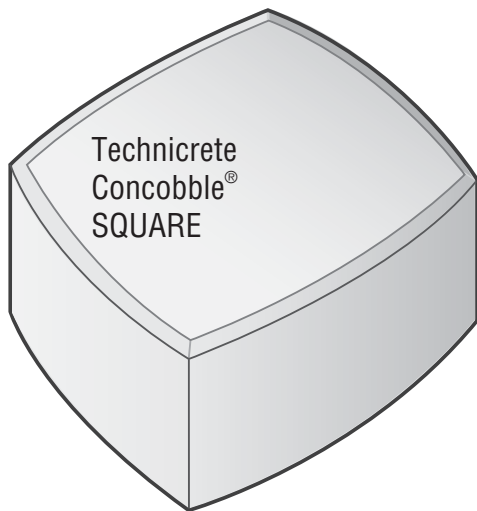

TECHNICRETE Concoble®

Exclusivity with aesthetic appeal

Technicrete Concoble®, an innovative and exclusive paver. A modern replica of cobble stone. Available in square and wedge shapes and in a variety of colours.

TECHNICRETE
quality support

PAVING • KERBS • EROSION PROTECTION • RETAINING WALLS • MASONRY • HEAVY DUTY PAVEMENTS
• MINING • SHOTCRETES • PREBAGGED PRODUCTS • STOPE SUPPORT SYSTEMS

TECHNICRETE Concobble®

Wedge/Square

• LAYING PATTERN

Colours shown on front may vary from the true colour due to the printing process.

Wedge	General Application	Thickness Available	Length/Width	No. Blocks p/m ²	Colours available
	Domestic driveways, municipal parking areas, pedestrian pavements, pathways & commercial developments.	55mm	116 x 112/67	92	Autumn, Terracotta, Grey, Plum, Slate & Tan.
		60mm (on request only)	116 x 112/67	92	Autumn, Terracotta, Grey, Plum, Slate & Tan.
Square					
	Domestic driveways, municipal parking areas, pedestrian pavements, pathways & commercial developments.	55mm	116 x 116	74	Autumn, Terracotta, Grey, Plum, Slate & Tan.
		60mm (on request only)	116 x 116	74	Autumn, Terracotta, Grey, Plum, Slate & Tan.